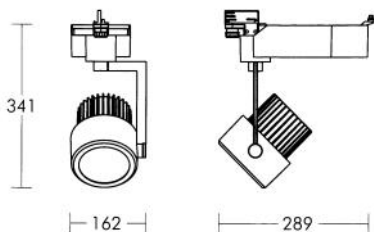

Příslušenství

1.2601.9005.0090	INDY mřížka proti oslnění		
1.2601.0030.0X91	INDY barevný filtr pro INDY MHG		
1.2601.9005.0092	INDY asymetrický reflektor		
1.2601.9005.0094	INDY usměrňovací deflektor		
1.2601.0016.0095	INDY reflektor 2x6°	01	
1.2601.0016.0096	INDY reflektor 2x26°	03